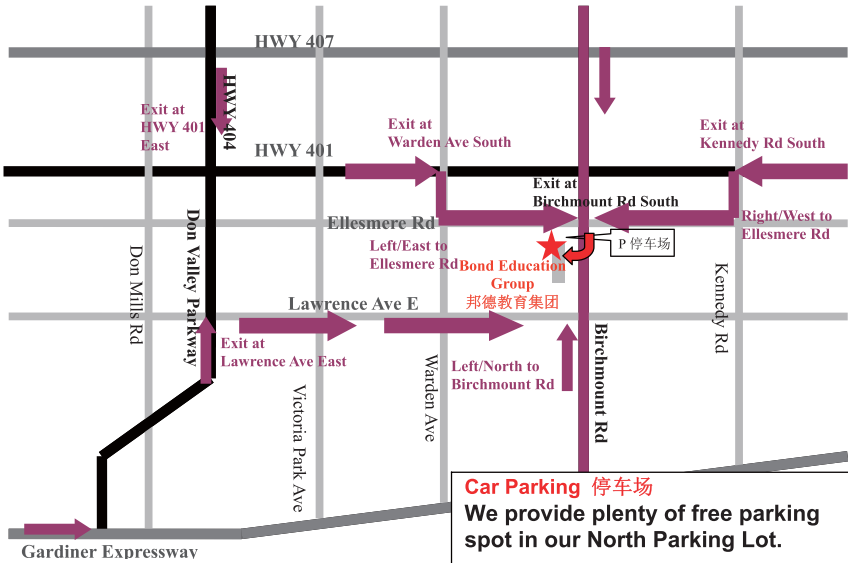

多倫多秦淮燈會

5th Toronto Qinhui Lantern Festival

February and June in 2017 @ 1500 Birchmount Road, Toronto Website: www.qinhuidenghui.ca

Directions &
Parking
交通及停車
指南

We're at: Bond Education Group 邦德教育集团 (Venue Sponsor)

1500 Birchmount Rd, Toronto, ON M1P 2G5

Check below for directions. If you need more information, give us a call at [416-666-5306 Gary](tel:416-666-5306) or send us an e-mail at contact@hsktoronto.ca. We're here to help!

Driving here? 开车来?

Car Parking 停车场
We provide plenty of free parking spot in our North Parking Lot.

If you're coming from:

Downtown Toronto

Take the Don Valley Parkway North to Lawrence Ave East. Continue east to Birchmount Rd, then head north and then follow the signs!

North of the Bond Campus

Take Highway 404 South, then take Highway 401 Eastbound. Exit at Warden Ave South and then exit at Ellesmere Rd East, continue east to Birchmount Rd and then head south and follow the signs!

West of the Bond Campus

Take Highway 401 to the Warden Ave South and then exit at Ellesmere Rd East. Continue east to Birchmount Rd and then head south and follow the signs!

East of the Bond Campus

Take Highway 401 to the Kennedy Ave South, and then exit at Ellesmere Rd West. Continue west to Birchmount Rd and then head south and follow the signs!